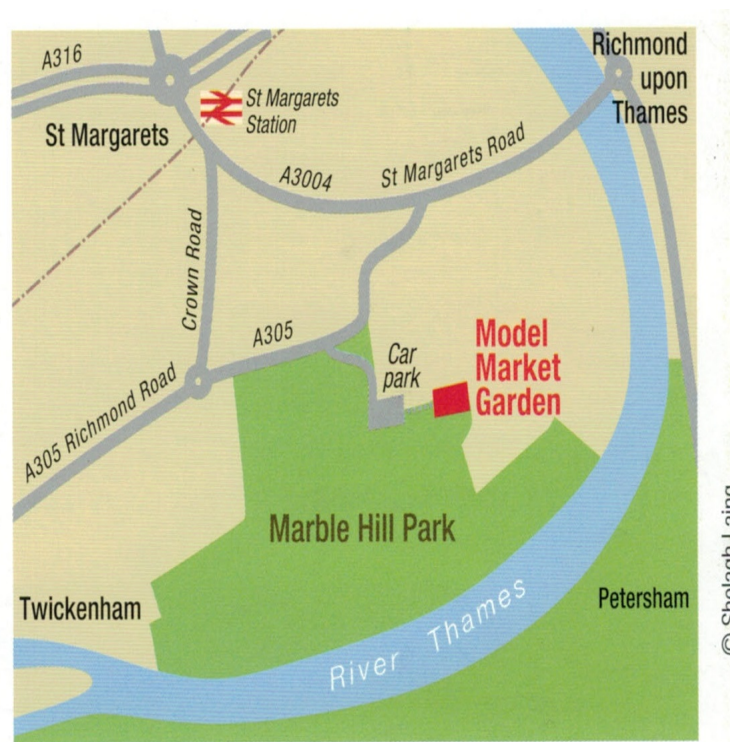

**Model Market Garden in Marble Hill Park,**

Richmond Road, TW1 2NL

Open seven days, daylight hours

**The Model Market Garden in Marble Hill Park is near the Car Park.**

Entry from Richmond Road. Find the path next to the Adventure Playground and follow it for about 100m. The Model Market Garden is straight ahead.

Buses: 33, 490, H22, R68, R70